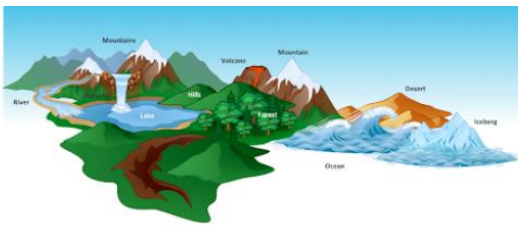

What should I already know?

- We go to River View Primary School.
- We live in Salford.

What will I know by the end of the unit?

What are human features of Geography?

- Salford is an urban area.
- It has lots of man made (human built) features.
- These include: houses, shops, buildings, farms and cities.
- Salford precinct has many human features.

What are physical features of Geography?

- Salford also has green spaces that are full of physical features.
- Physical features include: trees, cliffs, beaches, mountains and rivers.
- Peel Park has many physical features.

How can I describe where something is?

- We can use positional language to describe the location of something.
- under, above, over, through, around, up, down, north, east, south, west

Where is River View?

- River View is in Salford, which is in Greater Manchester.
- Greater Manchester is part of England.
- We can show this on a map.

Vocabulary

compass	a tool which points north and is used to tell direction
east	a compass point
green space	an area with lots of grass, trees and plants
human feature	man made parts of the environment
map	a representation of land or sea, showing its human and physical features
north	a compass point
physical feature	natural parts of the environment
position	where something is
road	cars travel along a road to get from one place to another
River View Primary	a school in Lower Broughton
Salford	a city in Greater Manchester
south	a compass point
urban	an area with lots of buildings
west	a compass point